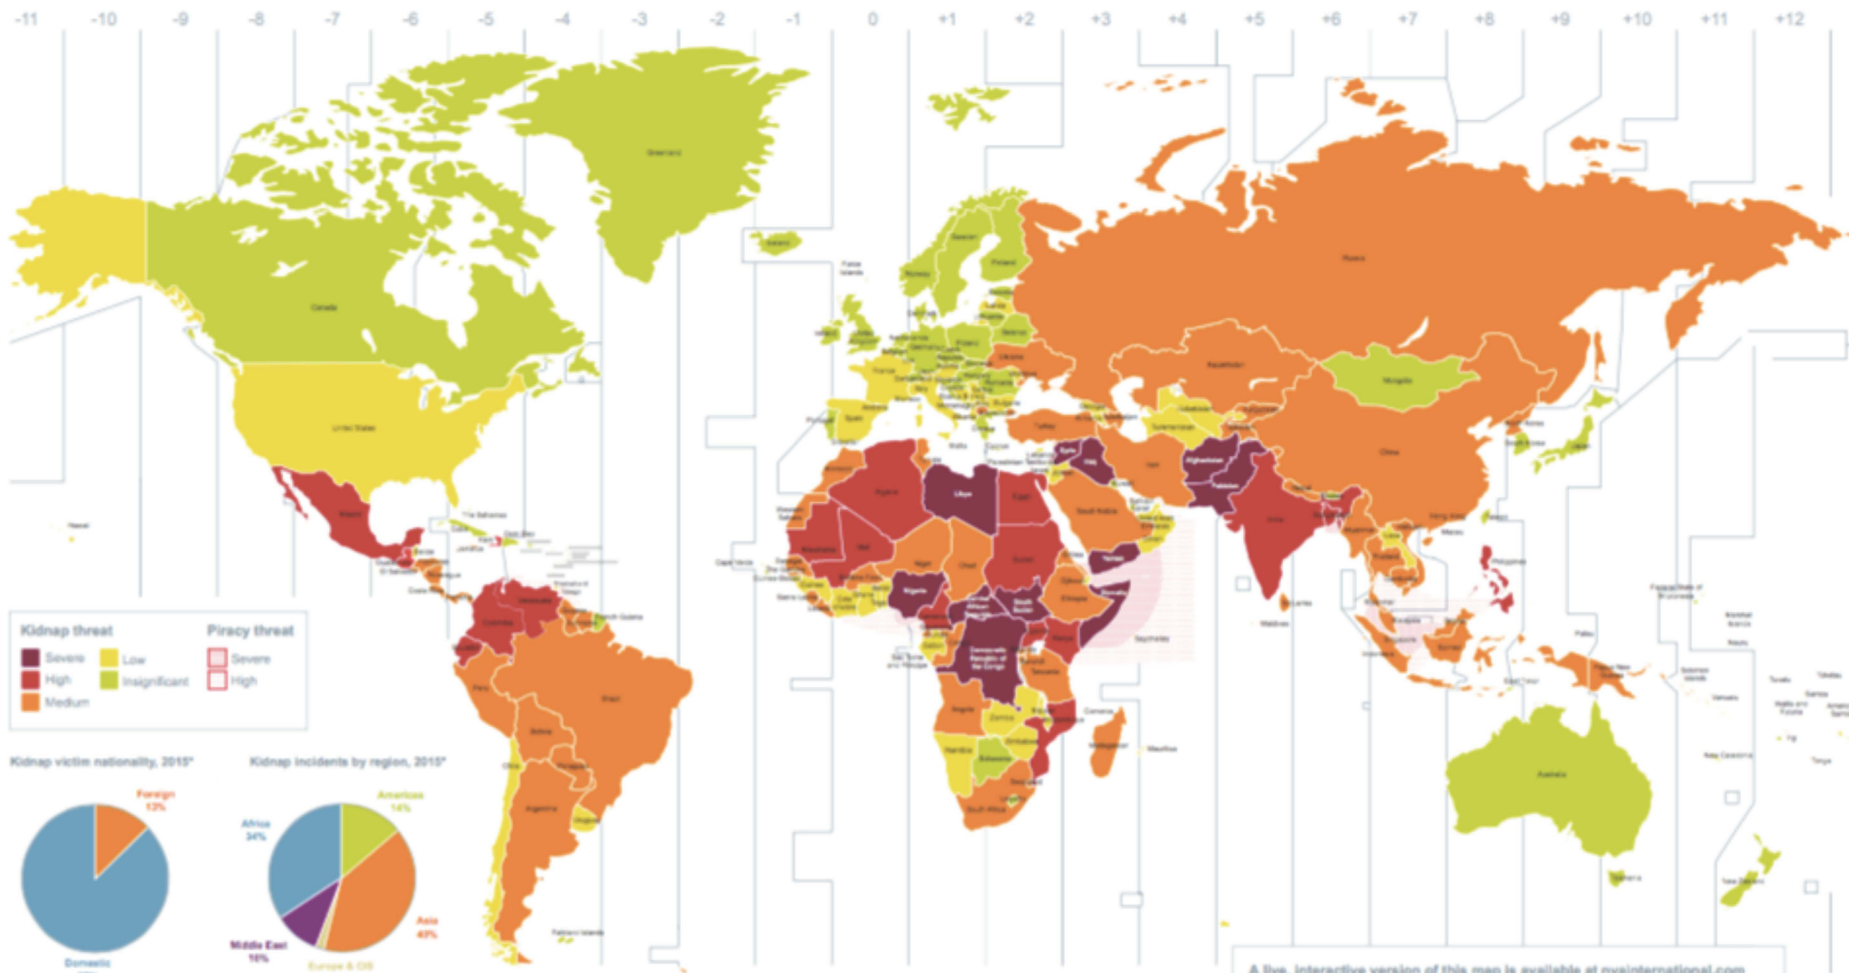

Kidnap & Piracy Map 2016

A live, interactive version of this map is available at nyainternational.com. NYA is running Incident Management Training Workshops for kidnap, piracy and other crises in global locations throughout 2016.