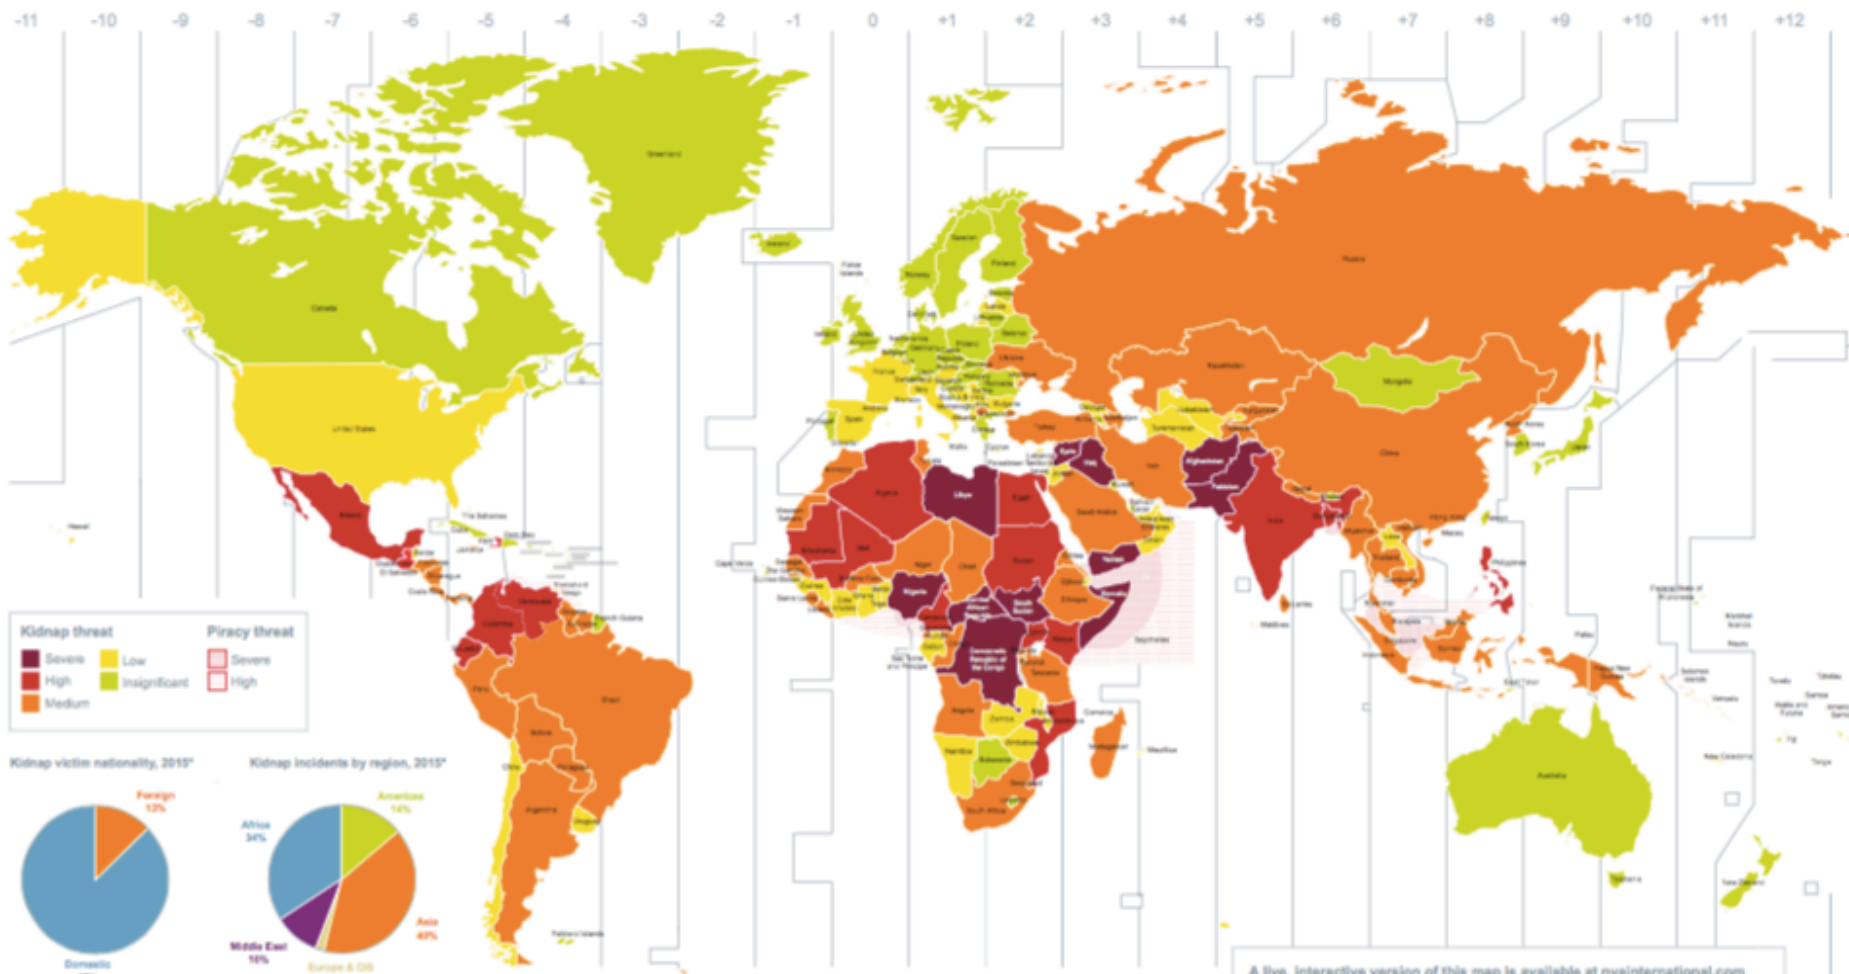

Kidnap & Piracy Map 2016

A live, interactive version of this map is available at nyainternational.com
NYA is running Incident Management Training Workshops for kidnap, piracy and other crises in global locations throughout 2016